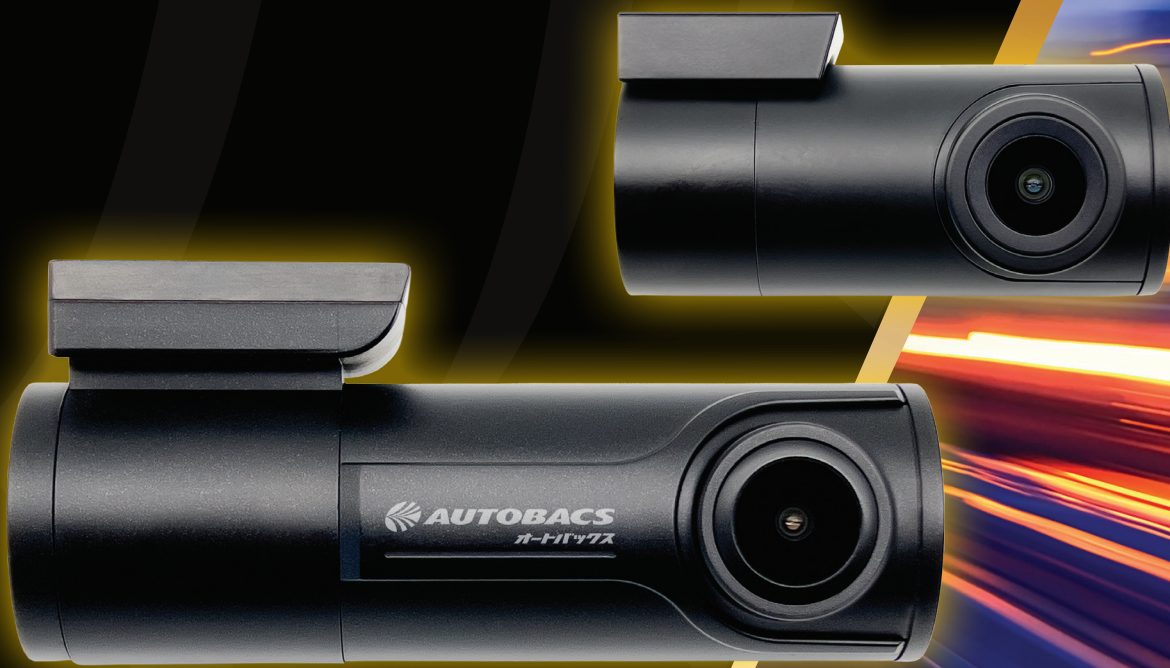

EAGLE-i

DASH CAMS

先
見
録
画
機
器
の
選
び
方
を
お
し
や
り
ま
す

SHD

2K

4K

4K DASH CAM EAGLE-i4.1K

- CAMERA SYSTEM**
UHD 4K RESOLUTION
- DUAL BAND WI-FI**
SUPPORTS 2.4GHZ AND 5GHZ BANDS
- SONY STARVIS**
VIDEO SENSOR
- GPS DATA LOGGING**
ROUTE & SPEED PLAYBACK
- 128GB SANDISK**
HIGH ENDURANCE CARD INCLUDED
- VOLTAGE SENSING**
HARD WIRING KIT WITH 3 FUSE TAPS
- PARKING MODE**
PEACE OF MIND PROTECTION
- USB CIG POWER**
12/24V

SPECIFICATIONS

- Display: No
- Image Sensor: 8MP Sony STARVIS IMX415
- Resolutions: UHD 4K 3840 x 2160 30fps
QHD 2K 2560 x 1440 30fps
FHD 1920 x 1080 30fps
- Lens: 4G Element Glass
- Lens Diagonal Viewing Angle: 135°
- Memory Support: Up to 1 x 128GB Micro SD Card
- Micro SD: Includes 128GB SanDisk High Endurance
- WiFi: Dual Band 2.4GHz & 5GHz
- App: Yes, "AUTOBACS DRIVE" App
- GPS Function: Yes
- Mapping Data: Route, Speed
- Night Vision: WDR (Wide Dynamic Range)
- G-Sensor: Yes
- Parking Monitoring: Yes
- Seamless Loop Recording: Yes
- Video Format: MP4
- Power Supply: 12/24V Cig Power Lead
- Hard Wiring Kit: Input: 10-30V DC, Output: 5VDC 2A
Low voltage protection: 11.9V/23.9V
3 Fuse Taps
Input 0.5m + Output 3.5m Cable length
- Built-In Battery: No
- Operating Temp: -20°C ~ +60°C
- Dimensions: Front: 98 x 29 x 43.8mm
Rear: 50 x 19 x 31mm

INCLUDED IN THE BOX

- 128GB SanDisk High Endurance Micro SD Card
- Dual USB Car Charger
- 3.5 power Lead
- Hard Wiring Kit, Low Mini, Micro & Full Size Fuse Taps
- 3M Tape
- Panel Crowbar Tool

RoHS CE

4K + FHD DASH CAM with GPS EAGLE-i4.2K

- CAMERA SYSTEM**
UHD 4K + FHD 1080P RESOLUTION
- DUAL BAND WI-FI**
SUPPORTS 2.4GHZ AND 5GHZ BANDS
- SONY STARVIS**
VIDEO SENSOR
- GPS DATA LOGGING**
ROUTE & SPEED PLAYBACK
- 128GB SANDISK**
HIGH ENDURANCE CARD INCLUDED
- VOLTAGE SENSING**
HARD WIRING KIT WITH 3 FUSE TAPS
- PARKING MODE**
PEACE OF MIND PROTECTION
- USB CIG POWER**
12/24V